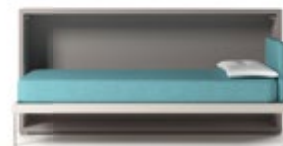

KALI STANDARD 90

+ LETTO SINGOLO / SINGLE BED